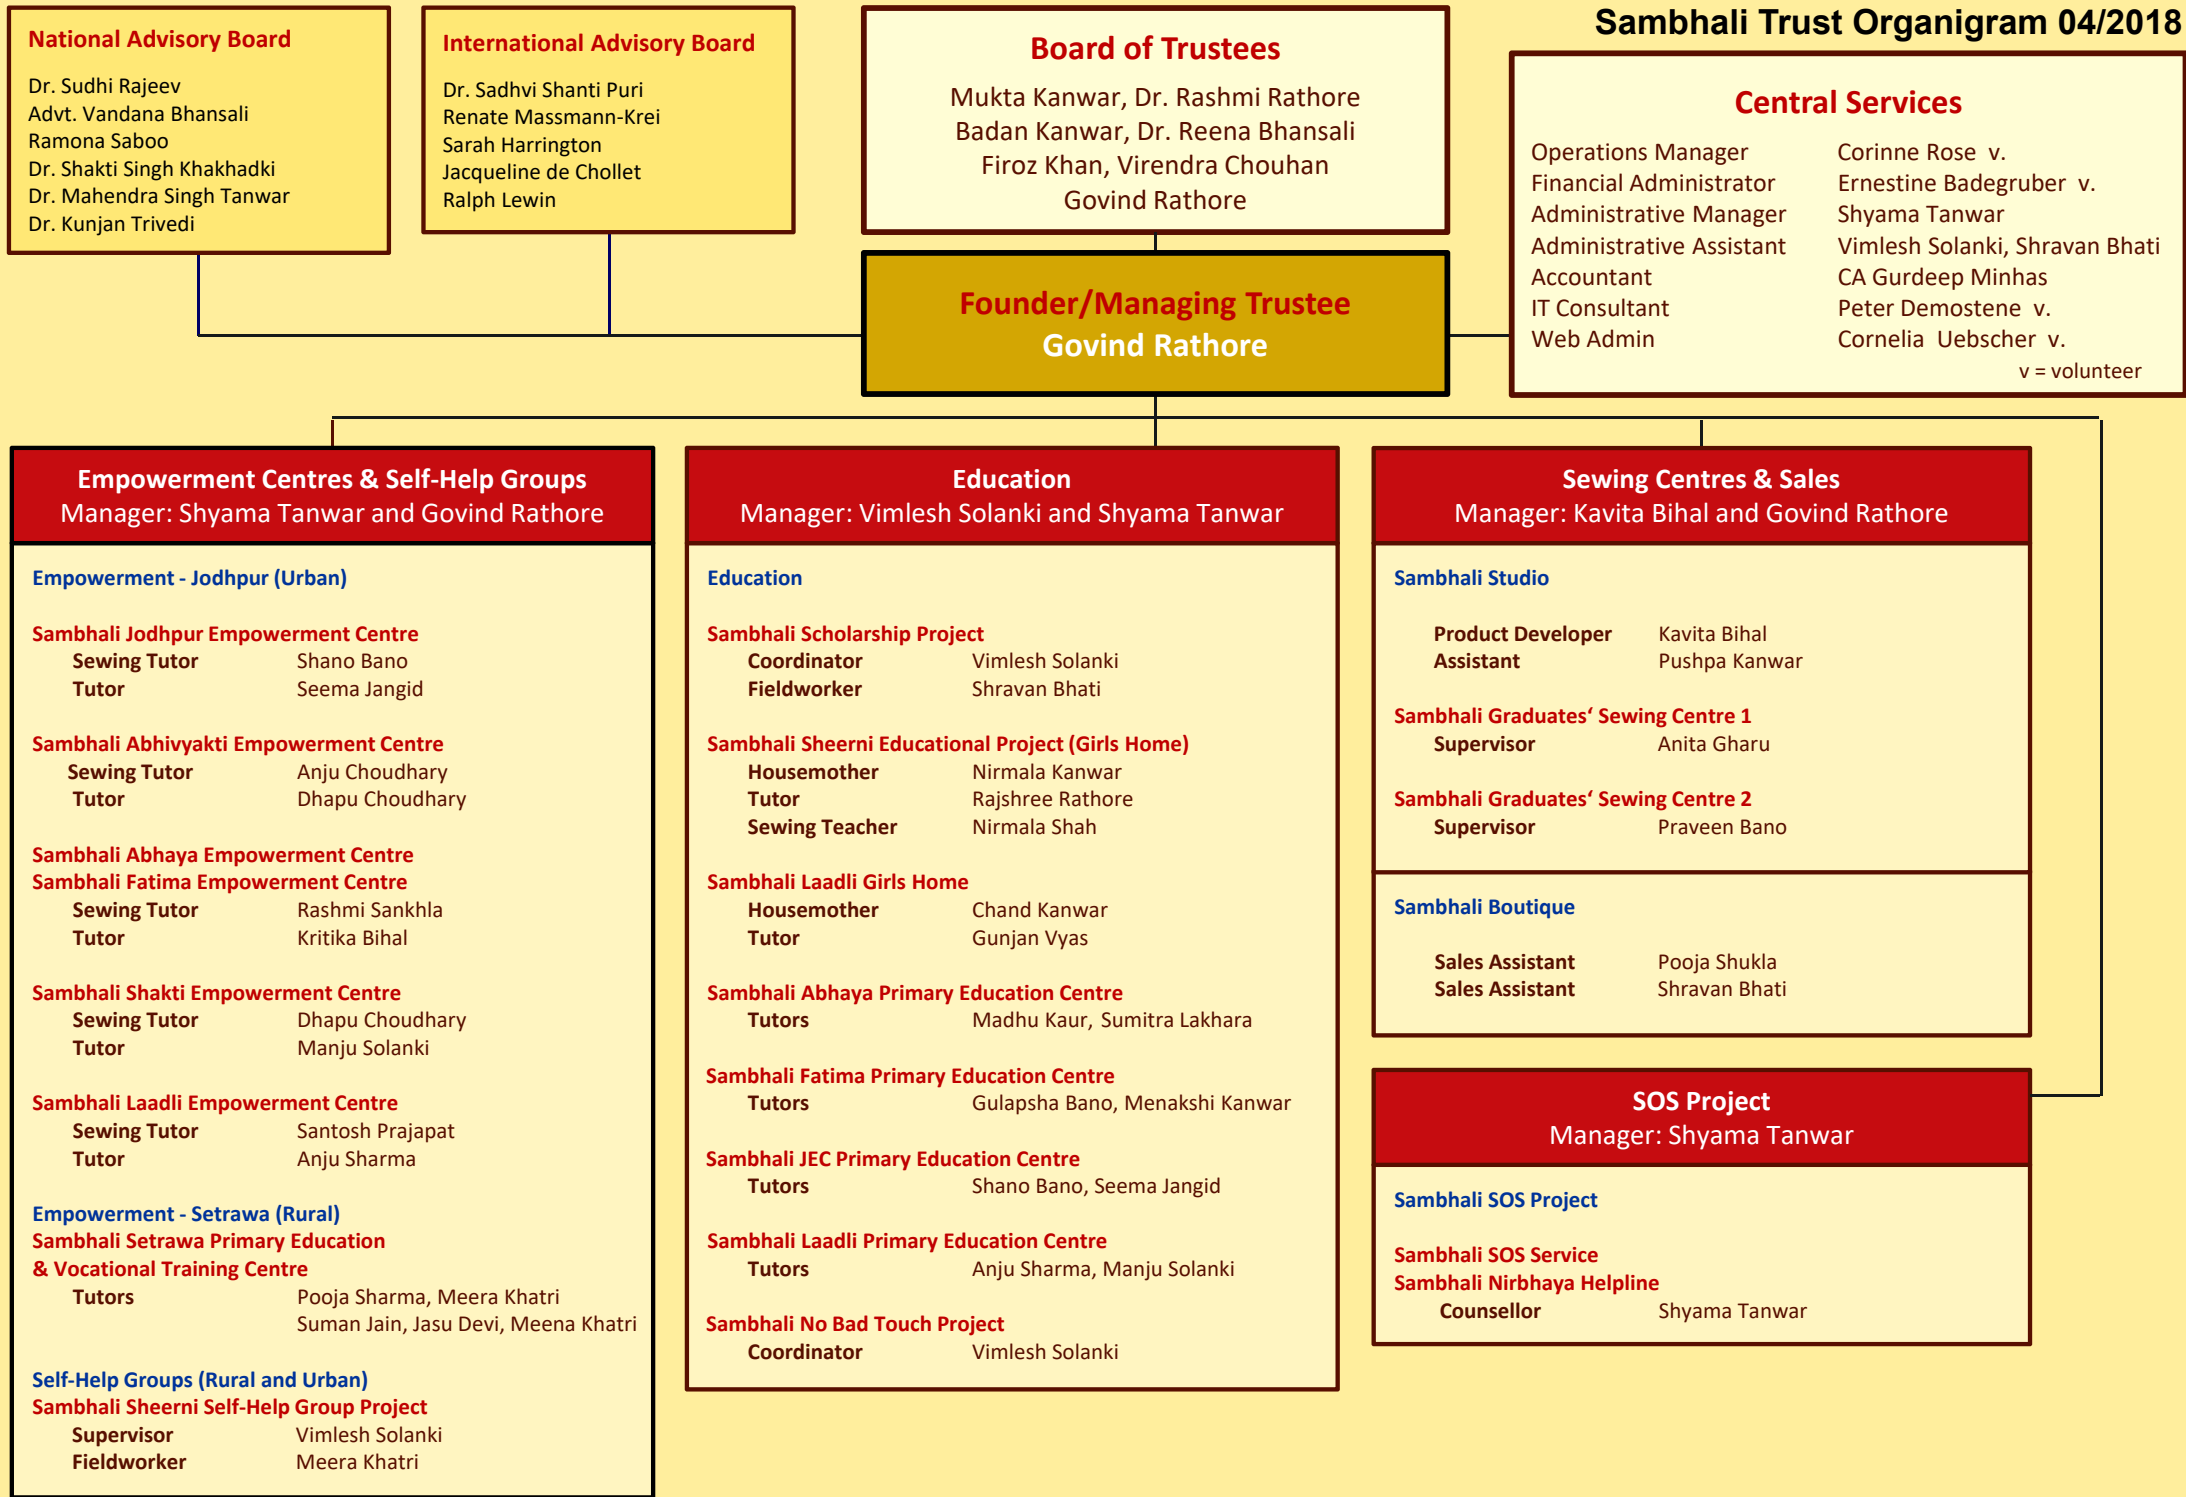

Sambhali Trust Organigram 04/2018

National Advisory Board
 Dr. Sudhi Rajeev
 Advt. Vandana Bhansali
 Ramona Saboo
 Dr. Shakti Singh Khakhadki
 Dr. Mahendra Singh Tanwar
 Dr. Kunjan Trivedi

International Advisory Board
 Dr. Sadhvi Shanti Puri
 Renate Massmann-Krei
 Sarah Harrington
 Jacqueline de Chollet
 Ralph Lewin

Board of Trustees
 Mukta Kanwar, Dr. Rashmi Rathore
 Badan Kanwar, Dr. Reena Bhansali
 Firoz Khan, Virendra Chouhan
 Govind Rathore

Central Services

Operations Manager	Corinne Rose v.
Financial Administrator	Ernestine Badegruber v.
Administrative Manager	Shyama Tanwar
Administrative Assistant	Vimlesh Solanki, Shravan Bhati
Accountant	CA Gurdeep Minhas
IT Consultant	Peter Demostene v.
Web Admin	Cornelia Uebscher v.

v = volunteer

Founder/Managing Trustee
Govind Rathore

Empowerment Centres & Self-Help Groups
 Manager: Shyama Tanwar and Govind Rathore

Empowerment - Jodhpur (Urban)

Sambhali Jodhpur Empowerment Centre
 Sewing Tutor Shano Bano
 Tutor Seema Jangid